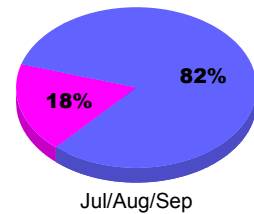

Membership Results
2010-2011

Membership
2009-2010

Month	Net Memb Goal	Actual New Memb	Actual Dropped Memb	Gain/Loss of Memb	Gain/Loss of Memb
Jul/Aug/Sep	115	75	-60	15	120
Totals	115	75	-60	15	120

Membership Results 2010-2011

Goal, New, Dropped, Gain/Loss

Comparison of Membership Gain/Loss

Current Year Compared to the Previous Year

Gender Comparison 2010-2011

■ Male ■ Female