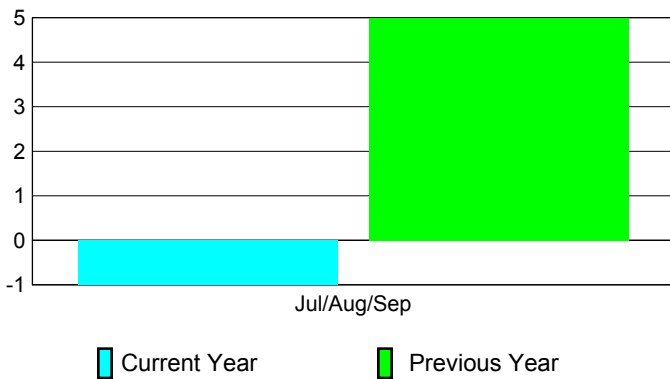

2010-2011 GMT Reports for District (or Undistricted) **District 306 C2**

GMT: Adv K G RAMA KRISHNA MUR

Location: REP OF SRI LANKA

GMT CA: 6

CLUBS

Club Results
2010-2011

Clubs
2009-2010

Month	New Club Goal	Actual New Clubs	Actual Dropped Clubs	Gain/Loss of Clubs	Gain/Loss of Clubs
Jul/Aug/Sep	3	0	-1	-1	5
Totals	3	0	-1	-1	5

Club Results 2010-2011

Goal, New, Dropped, Gain/Loss

Comparison of Club Gain/Loss

Current Year Compared to the Previous Year

YTD Status Quo Clubs 2010-2011

Status Quo Clubs Compared to Status Quo Members

MEMBERSHIP