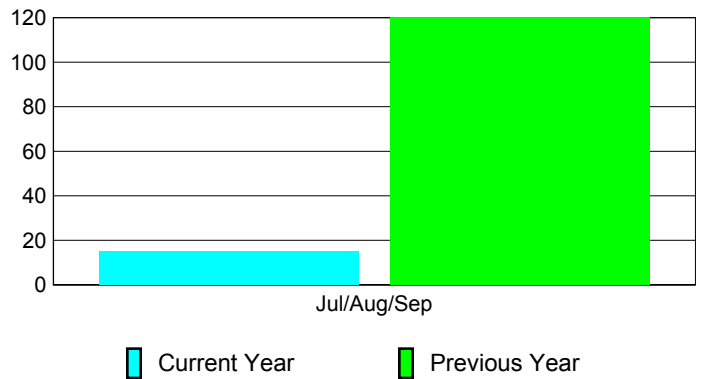

Comparison of Membership Gain/Loss

Current Year Compared to the Previous Year