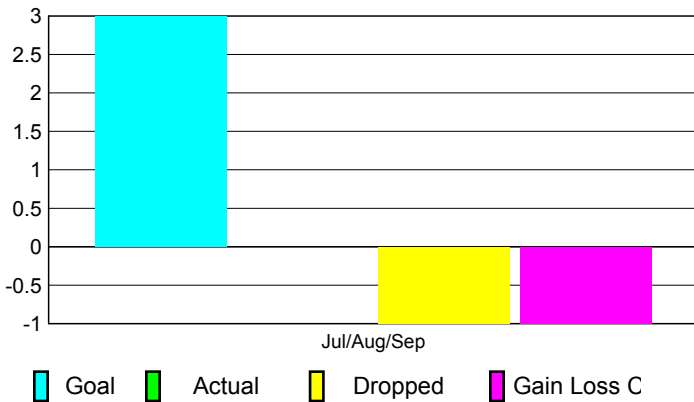

2010-2011 GMT Reports for District (or Undistricted) **District 306 C2**

GMT: Adv K G RAMA KRISHNA MUR

Location: REP OF SRI LANKA

GMT CA: 6

CLUBS

Club Results
2010-2011

Clubs
2009-2010

Month	New Club Goal	Actual New Clubs	Actual Dropped Clubs	Gain/Loss of Clubs	Gain/Loss of Clubs
Jul/Aug/Sep	3	0	-1	-1	5
Totals	3	0	-1	-1	5

Club Results 2010-2011

Goal, New, Dropped, Gain/Loss

Comparison of Club Gain/Loss

Current Year Compared to the Previous Year

YTD Status Quo Clubs 2010-2011

Status Quo Clubs Compared to Status Quo Members

MEMBERSHIP