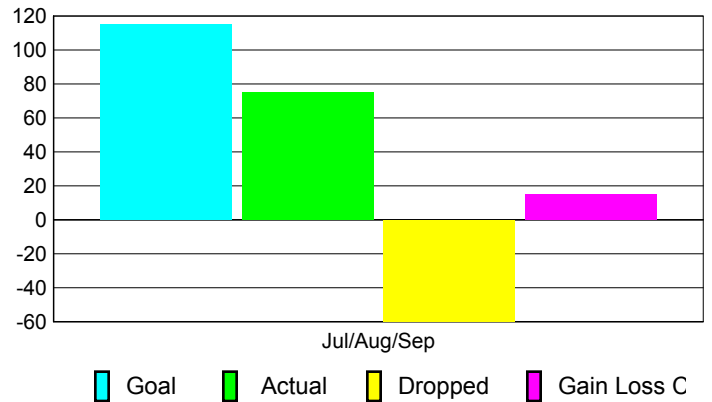

Membership Results 2010-2011

Goal, New, Dropped, Gain/Loss